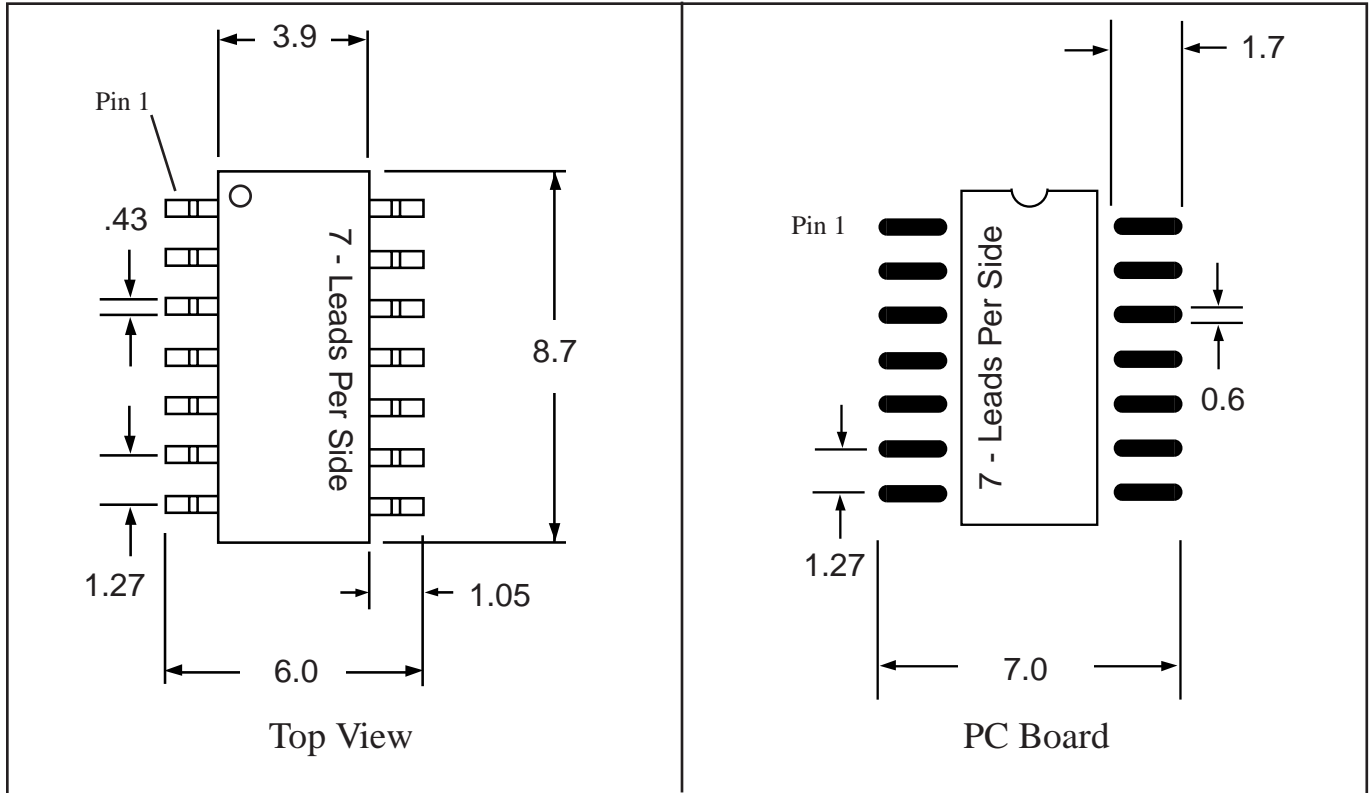

Part # **SO14**

Leads **14** Pitch **1.27mm (.05")**

Body Size **150mil (3.9mm)**

TopLineTM

Tel 1-714-898-3830

info@topline.tv

Dimensions = mm